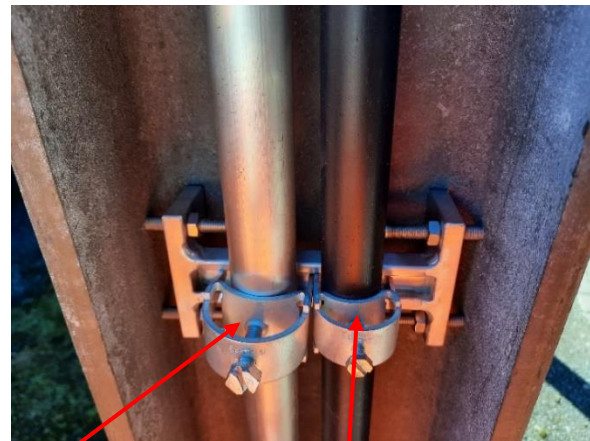

KAGO Pipe Fastening at Masts

One component for all mast types!

Fast fastenings visible in the pictures: 32-40mm (on the left) and 25-32mm (on the right)

Item no.: 618790.400. Material: Aluminium.

Choose from four different fast fastenings, suitable for pipes with external diameter:
25-32mm (618790.025) / 32-40mm (618790.035) / 40-48mm (618790.045) / 48-56mm (618790.055).

Max. possibilities of combination:
3x 25-32 mm
2x 32-40 mm
2x 40-48 mm
2x 48-56 mm
2x 25-32 mm + 1x 32-40mm
1x 32-40 mm + 1x 40-48 mm
1x 32-40 mm + 1x 48-56 mm
1x 40-48 mm + 1x 48-56 mm